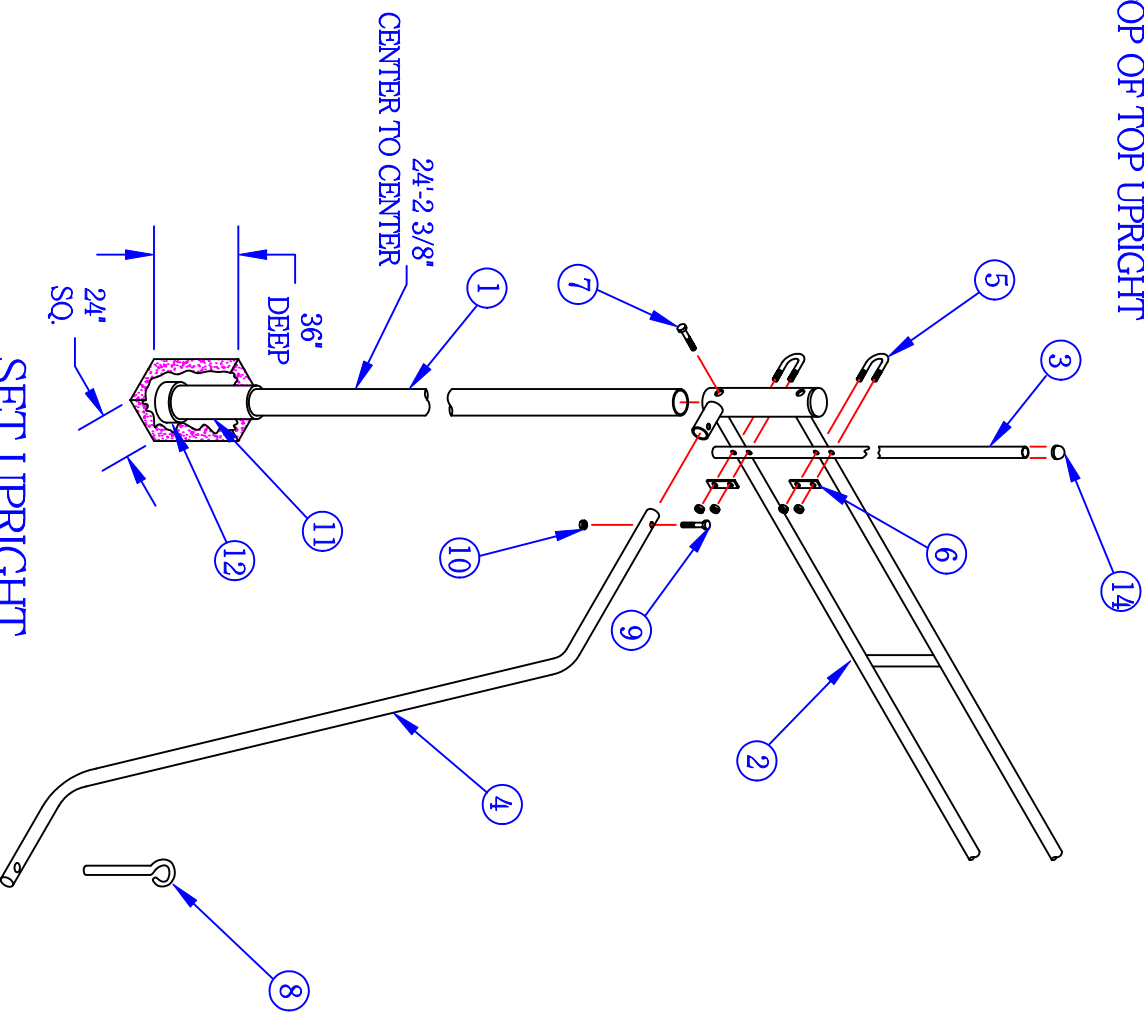

30' FROM GROUND LEVEL
TO TOP OF TOP UPRIGHT

SET UPRIGHT
24" DEEP INTO
PLAYING SURFACE

SEE SNT-200 INSTRUCTIONS
FOR NET TIE ASSEMBLY

- PLEASE NOTE:
- 1) FOR SAFE OPERATION AND CONTINUED HIGH PERFORMANCE FROM THIS EQUIPMENT, INSPECTION AND MAINTENANCE MUST BE PERFORMED BEFORE EACH USE
 - 2) USE OF THIS EQUIPMENT OTHER THAN INTENDED, MAY BE HAZARDOUS.
 - 3) ALTERATION OR MODIFICATION OF EQUIPMENT MAY BE HAZARDOUS. FOR REPAIR OR REPLACEMENT, PLEASE CALL YOUR DEALER

THESE ARE MINIMUM
DIMENSIONS SUGGESTED FOR
AVERAGE SOIL CONDITIONS

JAYPRO SPORTS, LLC

976 HARTFORD TURNPIKE
WATERFORD, CT 06385 USA

(800)243-0533
(800)988-3363 FAX
WWW.JAYPRO.COM

MODEL NO.:
FBSC-300

PRODUCT NAME:
**PERMANENT FOOTBALL AND
SOCCER GOAL COMBINATION**

DRAWN BY: JAC
EFFECTIVE DATE:
4-10-03

JAYPRO SPORTS
COMBINATION FOOTBALL/SOCCER GOAL, FBSC-300
LIST OF MATERIALS

<u>PIECE NO.</u>	<u>PART NO.</u>	<u>DESCRIPTION</u>	<u>QTY.</u>
1	FBSC303	UPRIGHT	4
2	FBSC304	CROSSBAR	2
3	FBSC302	TOP UPRIGHT	4
4	SGP730BS	BACKSTAY	4
5	HB5025	U-BOLT 3/8"-16 x 2" x 4 1/2"	8
6	FBSC305	U-BOLT PLATE	8
7	HS286	HEX HEAD BOLT 3/8"-16 x 1"	8
8	SR1467	GROUND STAKE	4
9	HS857	HEX HEAD CAP SCREW 3/8"-16 x 1 3/4"	4
10	HN265	NYLON LOCK NUT 3/8"	20
11	GSA2375	GROUND SLEEVE	4
12	RP1223	BOTTOM CAP	4
13	AF1507A	GROUND SLEEVE TOP CAP	4
14	EC0010	TOP UPRIGHT PLUG	4

CAUTION

DO NOT HANG FROM THIS CROSSBAR. THIS IS DANGEROUS AND THE ADDITIONAL WEIGHT MAY DAMAGE THE EQUIPMENT.