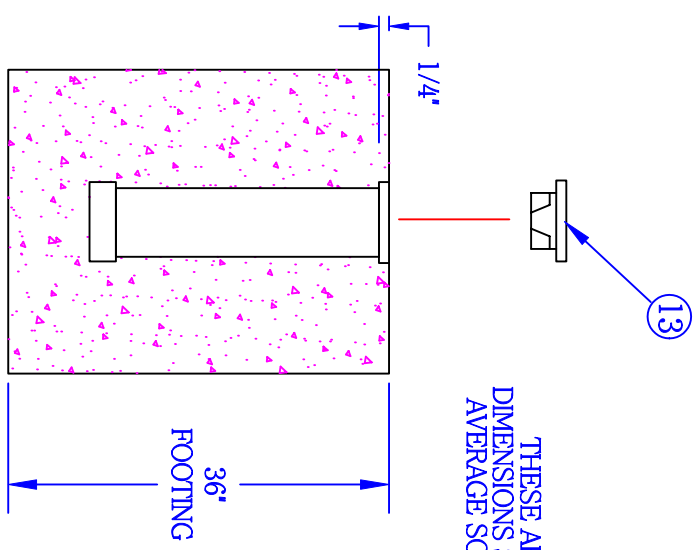

30' FROM GROUND LEVEL
TO TOP OF TOP UPRIGHT

SET UPRIGHT
24" DEEP INTO
PLAYING SURFACE

SEE SNT-200 INSTRUCTIONS
FOR NET TIE ASSEMBLY

- PLEASE NOTE:
- 1) FOR SAFE OPERATION AND CONTINUED HIGH PERFORMANCE FROM THIS EQUIPMENT, INSPECTION AND MAINTENANCE MUST BE PERFORMED BEFORE EACH USE
 - 2) USE OF THIS EQUIPMENT OTHER THAN INTENDED, MAY BE HAZARDOUS.
 - 3) ALTERATION OR MODIFICATION OF EQUIPMENT MAY BE HAZARDOUS. FOR REPAIR OR REPLACEMENT, PLEASE CALL YOUR DEALER

THESE ARE MINIMUM
DIMENSIONS SUGGESTED FOR
AVERAGE SOIL CONDITIONS

JAYPRO SPORTS, LLC

976 HARTFORD TURNPIKE
WATERFORD, CT 06385 USA

(800)243-0533
(800)988-3363 FAX
WWW.JAYPRO.COM

MODEL NO.:
FBSC-300

PRODUCT NAME:
**PERMANENT FOOTBALL AND
SOCCER GOAL COMBINATION**

DRAWN BY: JAC
EFFECTIVE DATE:
4-10-03

JAYPRO SPORTS
COMBINATION FOOTBALL/SOCCER GOAL, FBSC-300
LIST OF MATERIALS

<u>PIECE NO.</u>	<u>PART NO.</u>	<u>DESCRIPTION</u>	<u>QTY.</u>
1	FBSC303	UPRIGHT	4
2	FBSC304	CROSSBAR	2
3	FBSC302	TOP UPRIGHT	4
4	SGP730BS	BACKSTAY	4
5	HB5025	U-BOLT 3/8"-16 x 2" x 4 1/2"	8
6	FBSC305	U-BOLT PLATE	8
7	HS286	HEX HEAD BOLT 3/8"-16 x 1"	8
8	SR1467	GROUND STAKE	4
9	HS857	HEX HEAD CAP SCREW 3/8"-16 x 1 3/4"	4
10	HN265	NYLON LOCK NUT 3/8"	20
11	GSA2375	GROUND SLEEVE	4
12	RP1223	BOTTOM CAP	4
13	AF1507A	GROUND SLEEVE TOP CAP	4
14	EC0010	TOP UPRIGHT PLUG	4