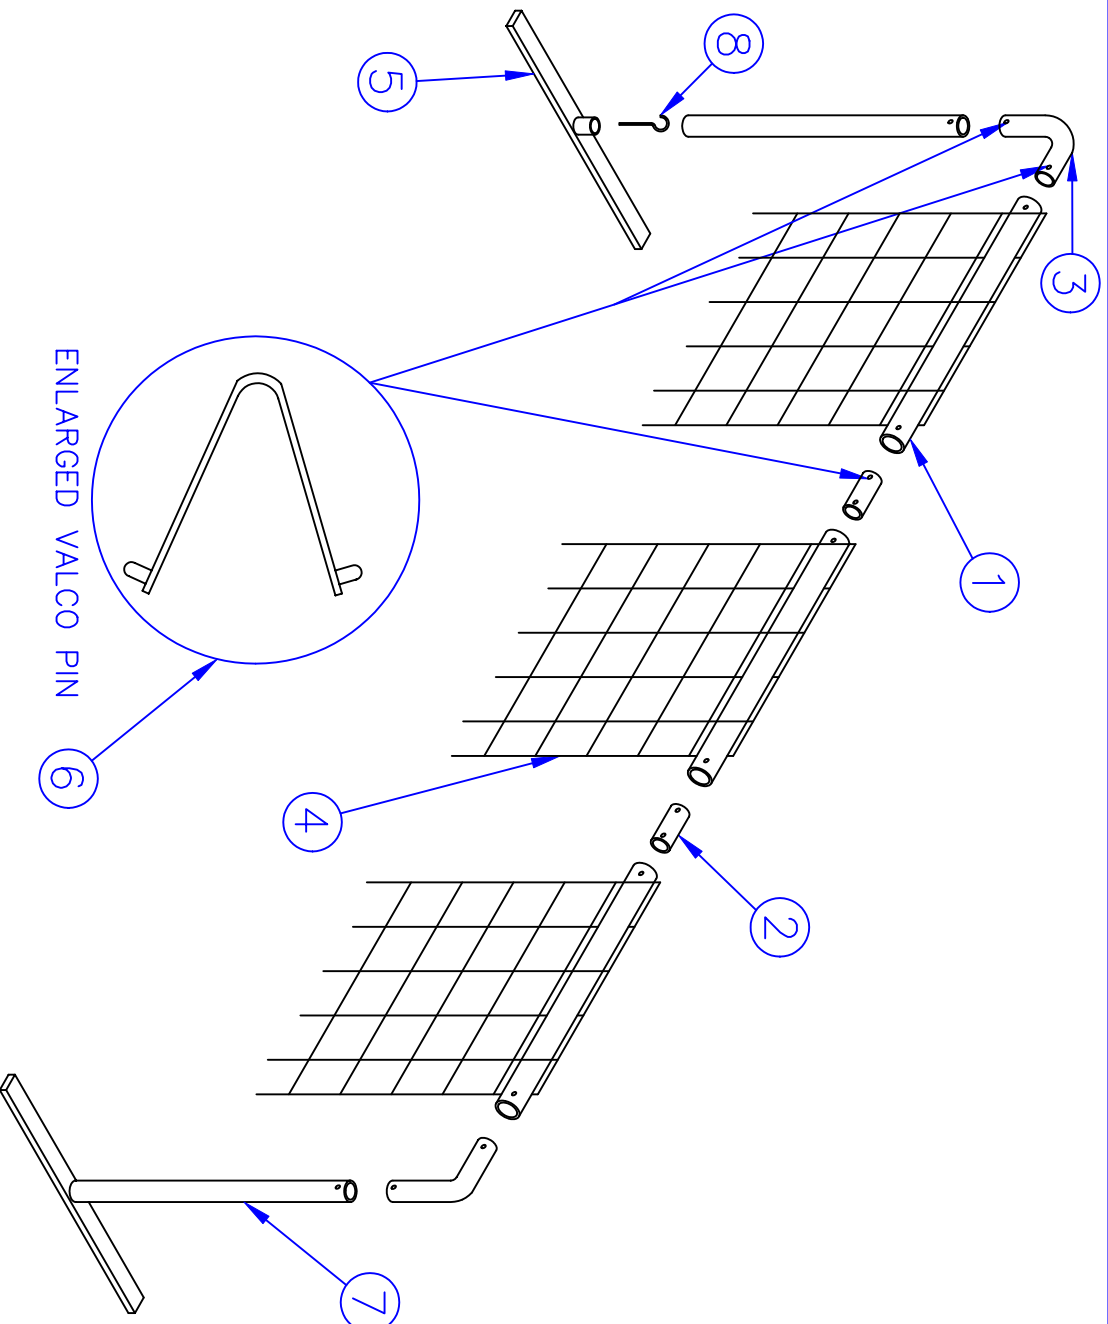

LIST OF MATERIALS

PIECE NO.	PART NO.	DESCRIPTION	QTY.
1	STG7185	CROSSBAR (67")	3
2	STGCCON	CONNECTOR	2
3	STGELB	ELBOW	2
4	STG-718N	NET	1
5	STGBASE	GROUND BASE ASSEM.	2
6	HM5051	VALCO PIN (ASSEMBLED)	8
7	STG7186	UPRIGHT (84")	2
8	SR1467	GROUND STAKE	2