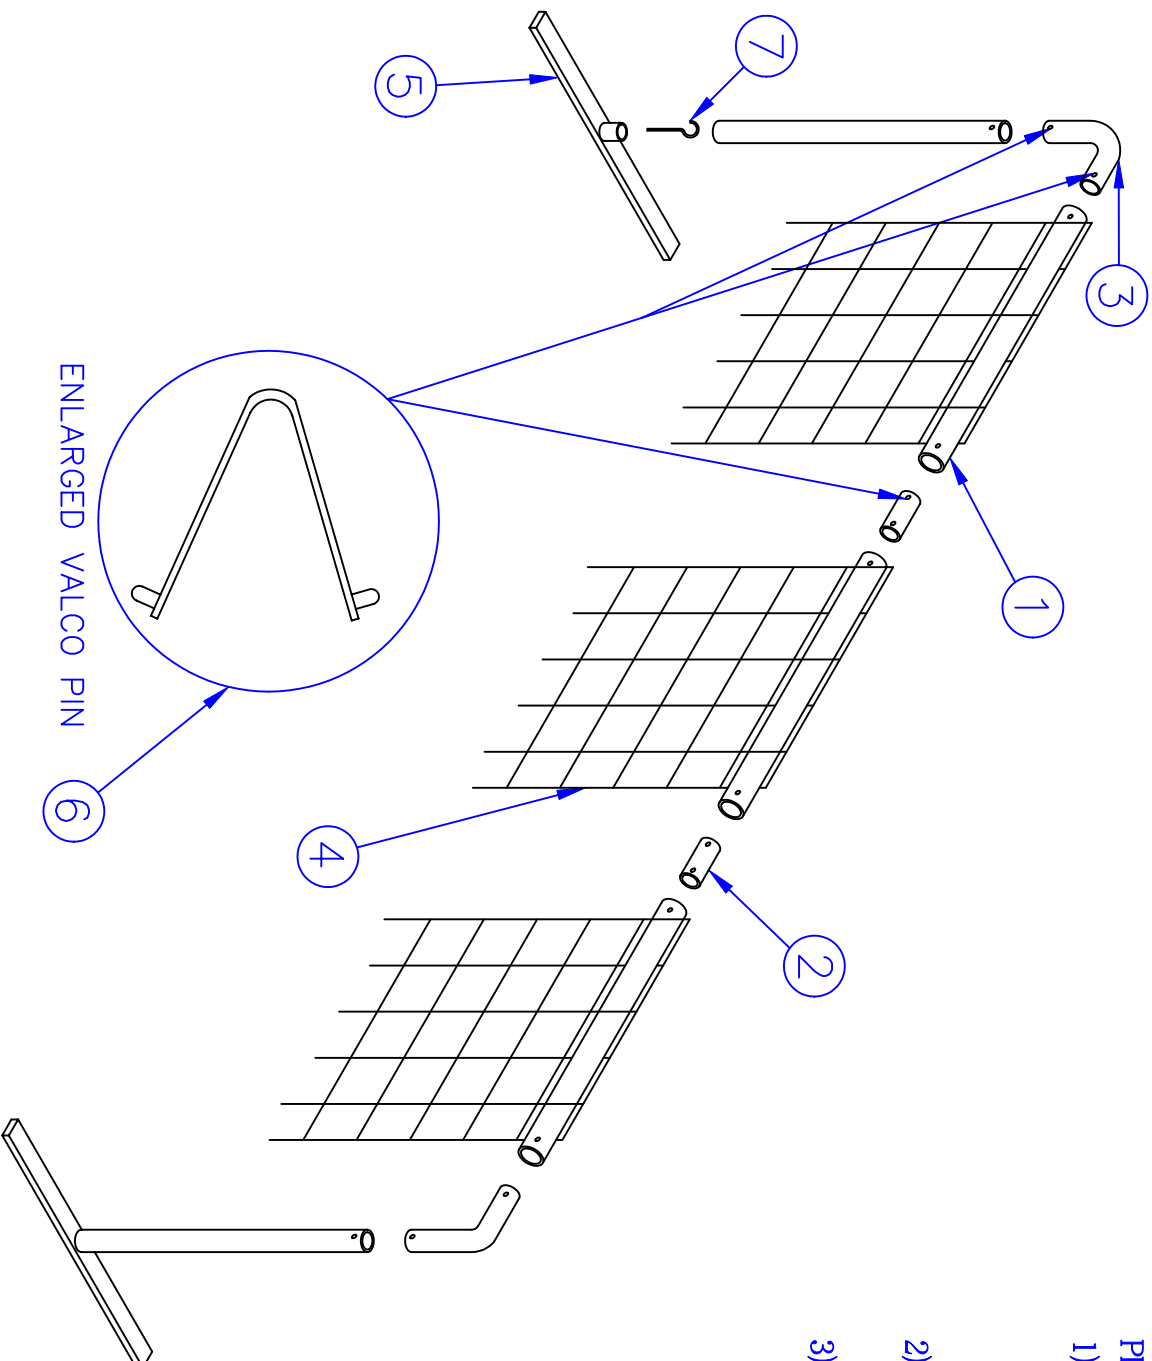

LIST OF MATERIALS

PIECE NO.	PART NO.	DESCRIPTION	QTY.
1	STG8241	CROSSBAR/UPRIGHT	5
2	STGCON	CONNECTOR	2
3	STGELB	ELBOW	2
4	STG-824N	NET	1
5	STGBASE	GROUND BASE ASSEM.	2
6	HM5051	VALCO PIN (ASSEMBLED)	8
7	SR1467	GROUND STAKE	2

JAYPRO SPORTS

976 HARTFORD TURNPIKE
WATERFORD, CT 06385 USA

(800)243-0533
(800)988-3363 FAX
WWW.JAYPRO.COM

MODEL NO.:
STG-824

PRODUCT NAME:
SOCCER TRAINING GOAL

DRAWN BY: JAC
EFFECTIVE DATE:
6-2-03